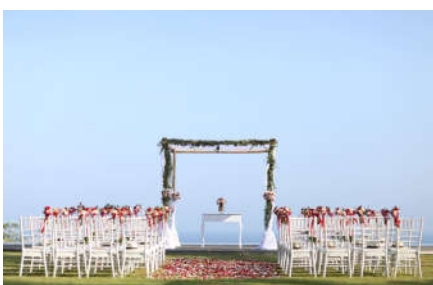

BALI SHUKA WEDDING

<https://balishukawedding.com>, email: info@balishukawedding.com

Phone : +62361463379 WA : +6281338712191

WEDDING PACKAGE

Venue Pandawa Cliff Estate: Valid 09/10/2020 to 11/10/2020 Ref: BSW-E345

RATE USD25,300.00 for max 150pax add per person _____

- Wedding venue in Pandawa Cliff Estate using Markisa Villa and Rose Villa
- 3 nights stay at 6 Bedrooms (maximum 12 adults)
- include event fee and banjar fee (local community fee)

- Ceremony and dinner decorations
  Ceremony: arch with flowers, altar flower, 4 standing flowers, flower shower, flower aisle, hand bouquet and boutonniere
  Dinner: 15 centerpiece, fairy light, banana trunk and bridal table will set up differently
  Tiffany chairs with sash

- Dinner Arrangement
  Asian Buffet dinner for 150 pax
  canapes, non-alcoholic drinks, soup, hot dishes, condiments,
  3 desserts and 3 drinks

- MC
- 2 sessions of fire dance
- 2 tiers wedding cake
- Bridal make up and hair do (free touch up)
- Celebrant
- Sound system 5000W and Generator 40 KVH
- 2 LED par
- 8 hours photo and video taking by professional photographer

- Wedding Organizer service: pre-meeting, wedding rundown, and wedding coordinator on the wedding day